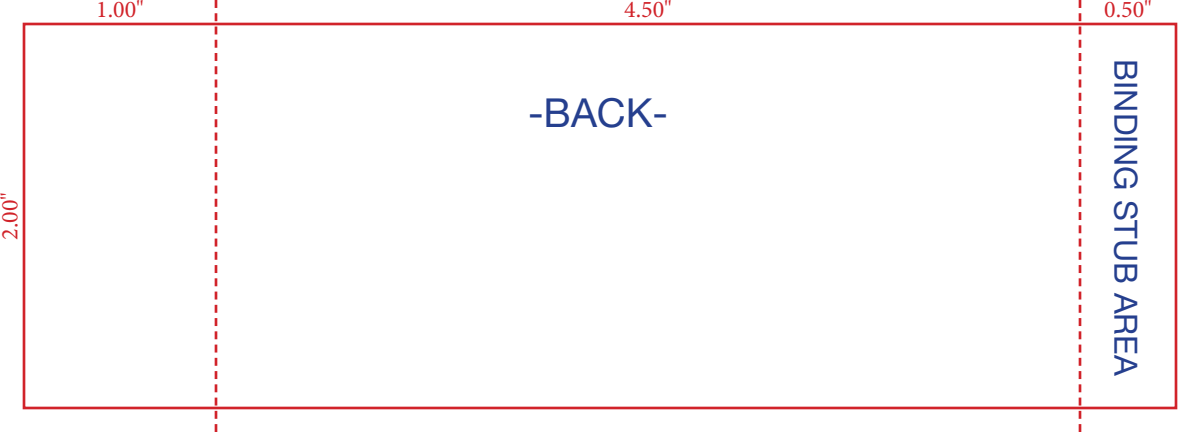

BINDING TAPE

FRONT COVER

INSIDE FRONT COVER

NON-PRINT AREA

0.50"

4.50"

1.00"

BINDING STUB AREA

2.00"

-FRONT-

NTC Season Ticket Design (Template 6)

2" x 6" Single ticket

1/2" Binding Stub left of Book

1" Stub at Bottom of Ticket

NON-PRINT AREA

INSIDE BACK COVER

BACK COVER

BINDING TAPE